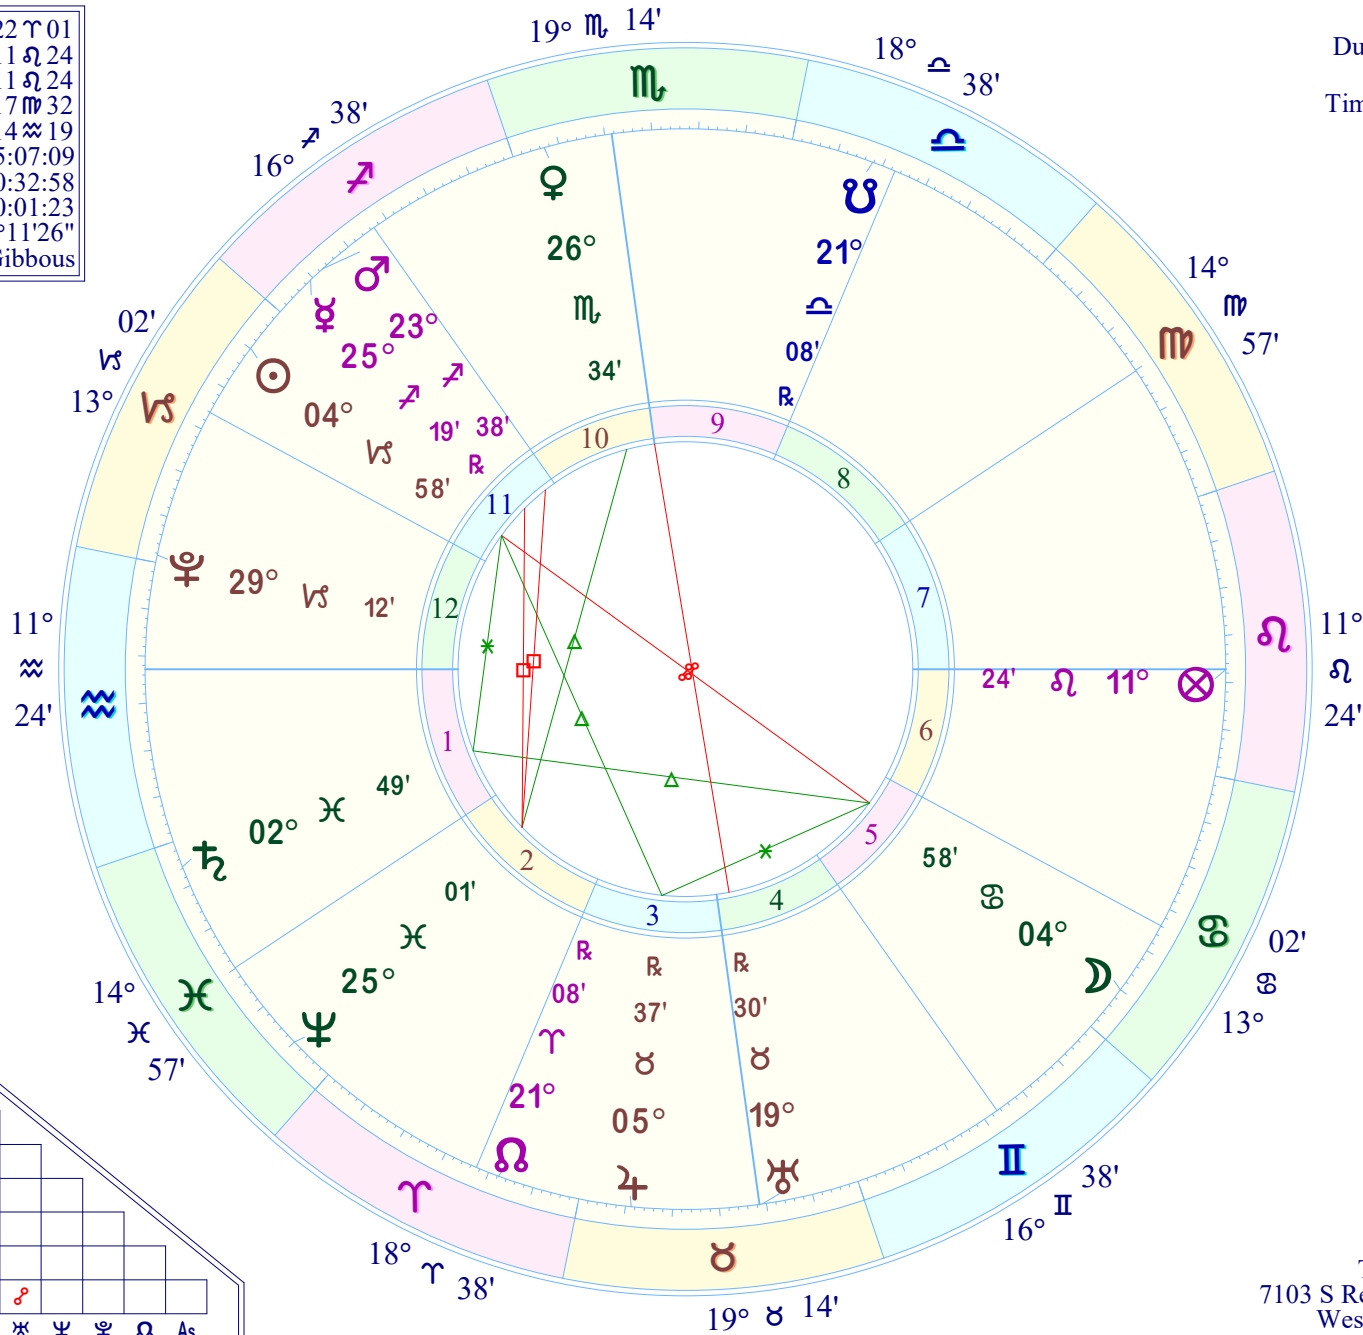

Full Moon (astrological)

Full Moon Dec 27 2023
 December 27, 2023
 8:32:58 AM
 Standard Time
 Dumaguete, Philippines
 9 N 18 123 E 18
 Time Zone: 8 hours East
 Tropical Placidus

True Moon's Node	22 ♃ 01
Part of Fortune	11 ♈ 24
Part of Spirit	11 ♈ 24
Vertex	17 ♎ 32
Equatorial Asc.	14 ♊ 19
Sidereal Time	15:07:09
G.M.T.	0:32:58
Delta t (ET-UT)	0:01:23
Lahiri Ayan.	24°11'26"
Moon's Phase	Gibbous

Speed	Decl.
☉ 1 01	23 S 21
☽ 12 47	28 N 08
☿ -1 02	20 S 23
♈ 1 13	17 S 22
♉ 0 44	23 S 47
♊ -0 01	12 N 15
♋ 0 05	12 S 00
♌ -0 02	17 N 19
♍ 0 01	3 S 07
♎ 0 02	23 S 01

Speed	Decl.
♏ 0 25	20 S 22
♐ 0 23	0 N 47
♑ 0 07	1 S 50
♒ -0 16	8 S 15
♓ -0 00	7 N 21