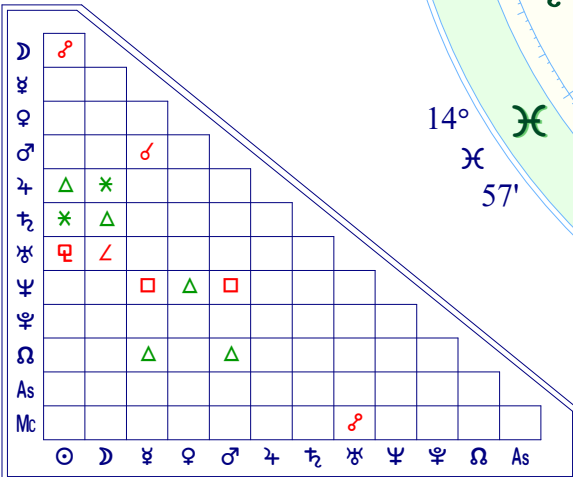

Full Moon (astrological)

Full Moon Dec 27 2023
 December 27, 2023
 8:32:58 AM
 Standard Time
 Dumaguete, Philippines
 9 N 18 123 E 18
 Time Zone: 8 hours East
 Tropical Placidus

True Moon's Node	22 ♃ 01
Part of Fortune	11 ♈ 24
Part of Spirit	11 ♈ 24
Vertex	17 ♎ 32
Equatorial Asc.	14 ♊ 19
Sidereal Time	15:07:09
G.M.T.	0:32:58
Delta t (ET-UT)	0:01:23
Lahiri Ayan.	24°11'26"
Moon's Phase	Gibbous

Speed	Decl.
☉ 1 01	23 S 21
☽ 12 47	28 N 08
☿ -1 02	20 S 23
♈ 1 13	17 S 22
♉ 0 44	23 S 47
♊ -0 01	12 N 15
♋ 0 05	12 S 00
♌ -0 02	17 N 19
♍ 0 01	3 S 07
♎ 0 02	23 S 01

Speed	Decl.
♏ 0 25	20 S 22
♐ 0 23	0 N 47
♑ 0 07	1 S 50
♒ -0 16	8 S 15
♓ -0 00	7 N 21