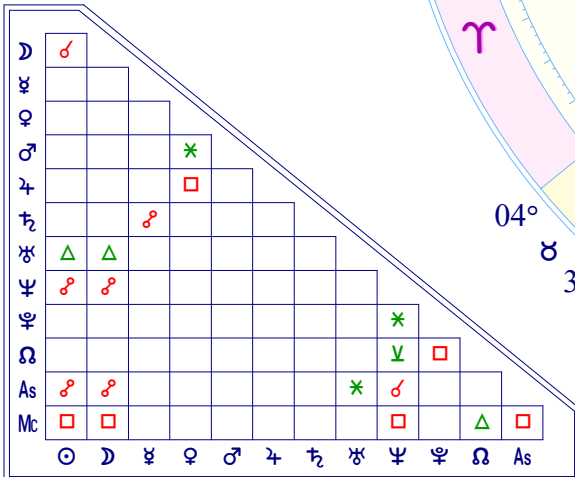

New Moon (astrological)

New Moon Sep 14 2023
September 14, 2023
7:39:35 PM
Daylight Saving Time
Wendover, Nevada
40 N 44 114 W 02
Time Zone: 7 hours West
Tropical Placidus

True Moon's Node	25 ♃ 08
Part of Fortune	20 ♋ 42
Part of Spirit	20 ♋ 42
Vertex	26 ♎ 07
Equatorial Asc.	24 ♋ 09
Sidereal Time	17:38:32
G.M.T.	1:39:35
Delta t (ET-UT)	0:01:23
Lahiri Ayan.	24°11'10"
Moon's Phase	Balsamic

Speed	Decl.
☉ 0 58	3N11
☽ 11 57	5N48
☿ -0 07	7N26
♁ 0 23	11N20
♂ 0 39	4S16
♆ -0 02	15N09
♄ -0 04	12S16
♃ -0 01	18N12
♂ -0 02	2S36
♁ -0 01	23S14

Speed	Decl.
♁ 0 25	6S38
♂ 0 28	4N42
♄ 0 29	8N56
♃ 0 16	10S15
♁ -0 02	8N48

Fir	1	2	0
Ear	6	0	0
Air	1	2	0
Wat	2	1	1
Car	2	4	0
Fix	3	1	0
Mut	5	0	1
	P	A	A
	L	S	S
	A	T	C
	N	E	E
	R	R	N
	T	D	D

☉	#	♃
☽	#	♁
☿	#	♂
♁	#	♄
♂	#	♁
♆	#	♁

Long.	
♂	29 49
♁	0 38
♄	15 17
♃	0 17
♁	18 49R

The Astrology Studio
7103 S Redwood Rd Unit 356
West Jordan, Utah 84084
Phone: 970-412-1729