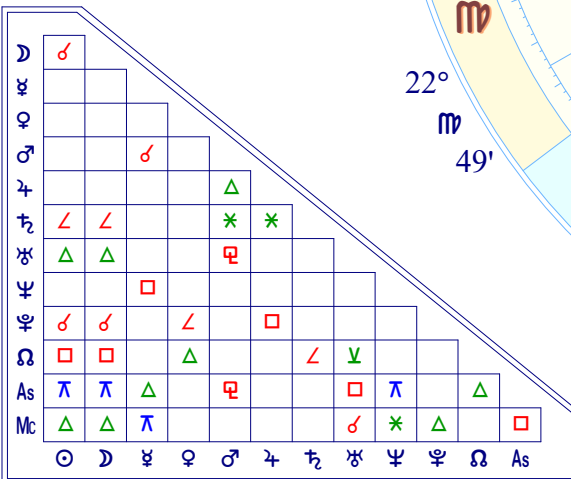

New Moon (astrological)

New Moon Jan 11 2024  
 January 11, 2024  
 7:57:10 PM  
 Standard Time  
 Dumaguete, Philippines  
 9 N 18 123 E 18  
 Time Zone: 8 hours East  
 Tropical Placidus

True Moon's Node	20 ♈ 13
Part of Fortune	23 ♎ 04
Part of Spirit	23 ♎ 04
Vertex	19 ♈ 30
Equatorial Asc.	20 ♎ 42
Sidereal Time	3:32:22
G.M.T.	11:57:10
Delta t (ET-UT)	0:01:23
Lahiri Ayan.	24°11'29"
Moon's Phase	Balsamic

Speed	Decl.
☉ 1 01	21 S 50
☽ 14 41	26 S 47
☿ 0 57	21 S 39
♈ 1 13	21 S 04
♈ 0 45	23 S 59
♈ 0 02	12 N 23
♈ 0 06	11 S 28
♈ -0 01	17 N 14
♈ 0 01	3 S 01
♈ 0 02	22 S 56

Speed	Decl.
♈ 0 24	21 S 24
♈ 0 22	1 N 46
♈ 0 01	1 S 48
♈ -0 12	7 S 56
♈ 0 01	7 N 21