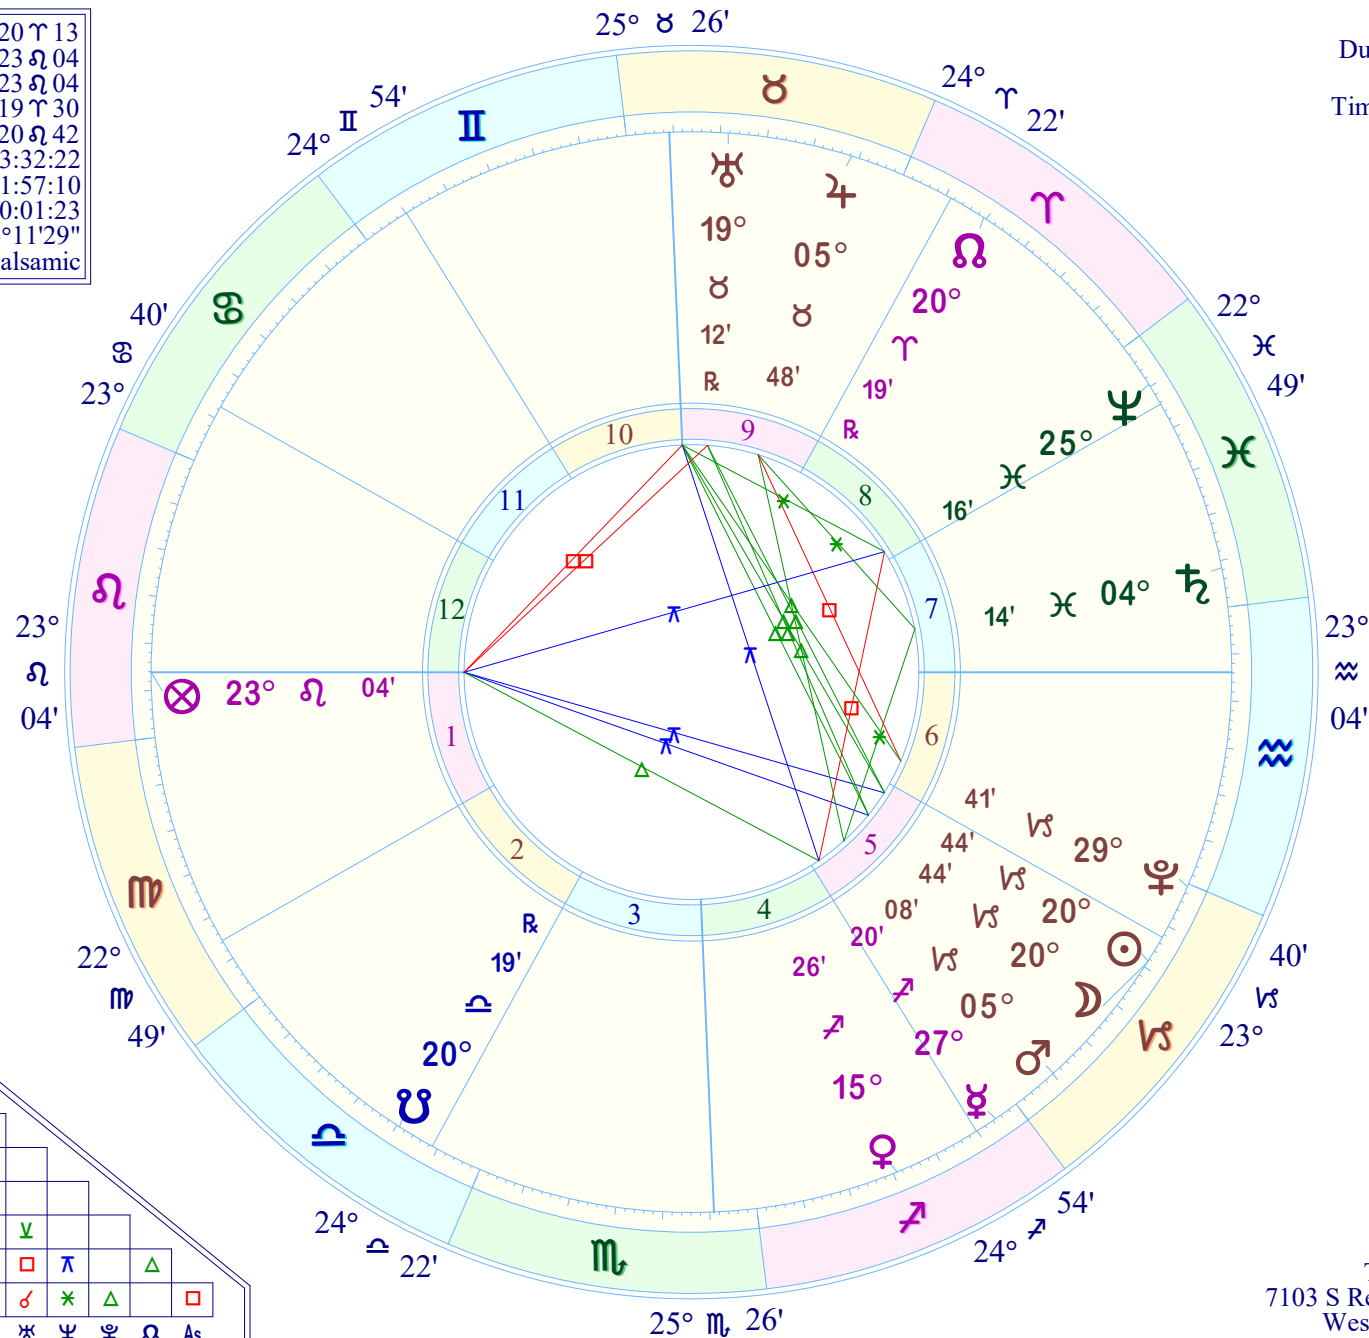

New Moon (astrological)

New Moon Jan 11 2024  
 January 11, 2024  
 7:57:10 PM  
 Standard Time  
 Dumaguete, Philippines  
 9 N 18 123 E 18  
 Time Zone: 8 hours East  
 Tropical Placidus

True Moon's Node	20 ♈ 13
Part of Fortune	23 ♎ 04
Part of Spirit	23 ♎ 04
Vertex	19 ♈ 30
Equatorial Asc.	20 ♎ 42
Sidereal Time	3:32:22
G.M.T.	11:57:10
Delta t (ET-UT)	0:01:23
Lahiri Ayan.	24°11'29"
Moon's Phase	Balsamic

Speed	Decl.
☉ 1 01	21 S 50
☽ 14 41	26 S 47
☿ 0 57	21 S 39
♈ 1 13	21 S 04
♈ 0 45	23 S 59
♈ 0 02	12 N 23
♈ 0 06	11 S 28
♈ -0 01	17 N 14
♈ 0 01	3 S 01
♈ 0 02	22 S 56

Speed	Decl.
♈ 0 24	21 S 24
♈ 0 22	1 N 46
♈ 0 01	1 S 48
♈ -0 12	7 S 56
♈ 0 01	7 N 21