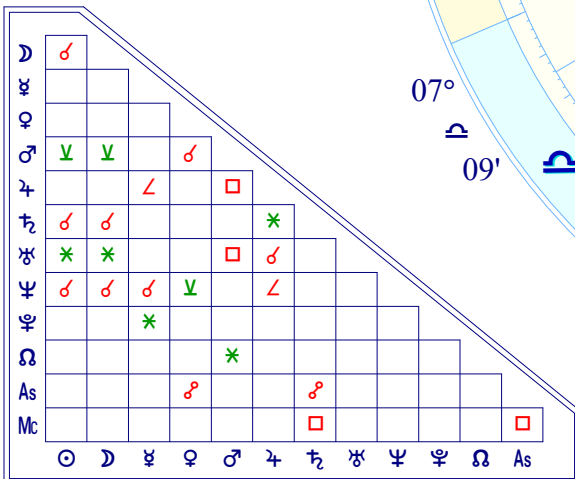

New Moon (astrological)

New Moon Mar 10 2024  
 March 10, 2024  
 5:00:12 PM  
 Standard Time  
 Dumaguete, Philippines  
 9 N 18 123 E 18  
 Time Zone: 8 hours East  
 Tropical Placidus

True Moon's Node	15 ♀ 44
Part of Fortune	6 ♍ 38
Part of Spirit	6 ♍ 38
Vertex	13 ♀ 55
Equatorial Asc.	5 ♍ 03
Sidereal Time	4:27:31
G.M.T.	9:00:12
Delta t (ET-UT)	0:01:23
Lahiri Ayan.	24°11'38"
Moon's Phase	New Moon

Speed	Decl.
☉ 1 00	3 S 51
☽ 15 15	5 S 55
☿ 1 55	0 S 17
♈ 1 14	13 S 06
♉ 0 47	15 S 49
♊ 0 11	14 N 54
♋ 0 07	8 S 56
♌ 0 02	17 N 26
♍ 0 02	2 S 16
♎ 0 01	22 S 39

Speed	Decl.
♏ 0 18	23 S 08
♐ 0 08	11 N 14
♑ -0 15	5 N 20
♒ 0 12	6 S 45
♓ 0 03	8 N 04