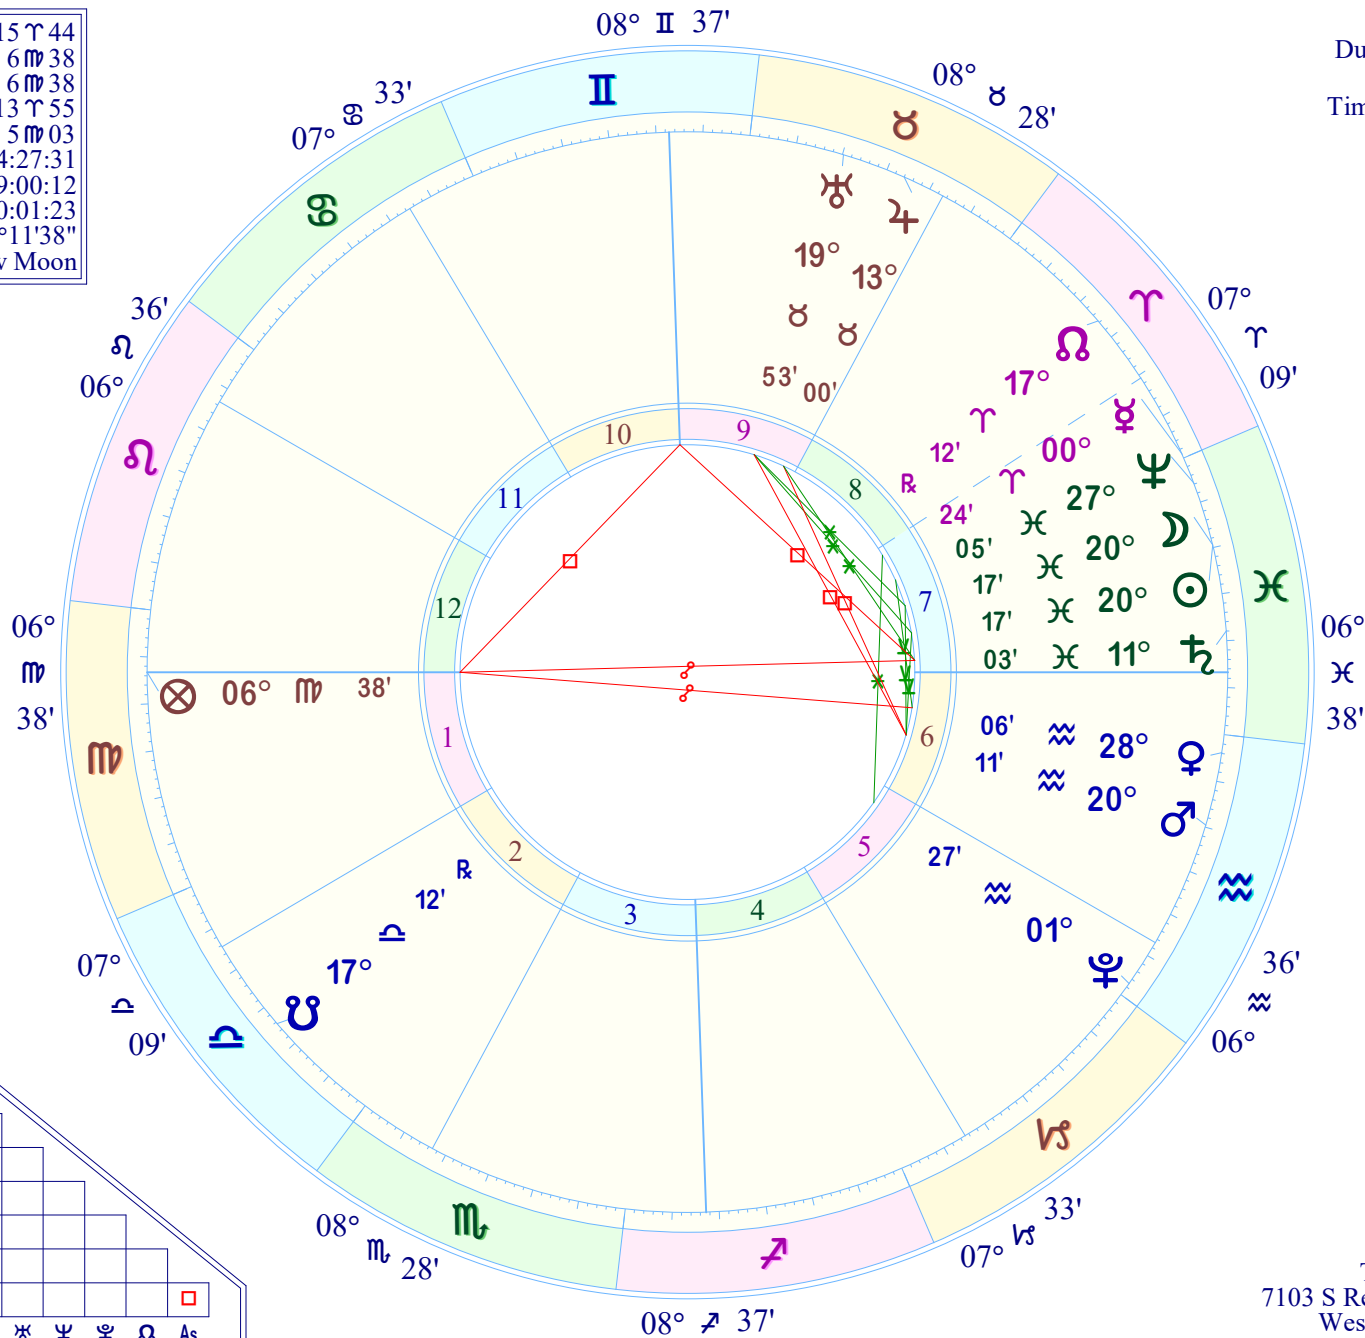

New Moon (astrological)

New Moon Mar 10 2024  
 March 10, 2024  
 5:00:12 PM  
 Standard Time  
 Dumaguete, Philippines  
 9 N 18 123 E 18  
 Time Zone: 8 hours East  
 Tropical Placidus

True Moon's Node	15 ♀ 44
Part of Fortune	6 ♍ 38
Part of Spirit	6 ♍ 38
Vertex	13 ♀ 55
Equatorial Asc.	5 ♍ 03
Sidereal Time	4:27:31
G.M.T.	9:00:12
Delta t (ET-UT)	0:01:23
Lahiri Ayan.	24°11'38"
Moon's Phase	New Moon

Speed	Decl.
☉ 1 00	3 S 51
☽ 15 15	5 S 55
☿ 1 55	0 S 17
♈ 1 14	13 S 06
♉ 0 47	15 S 49
♊ 0 11	14 N 54
♋ 0 07	8 S 56
♌ 0 02	17 N 26
♍ 0 02	2 S 16
♎ 0 01	22 S 39

Speed	Decl.
♏ 0 18	23 S 08
♐ 0 08	11 N 14
♑ -0 15	5 N 20
♒ 0 12	6 S 45
♓ 0 03	8 N 04