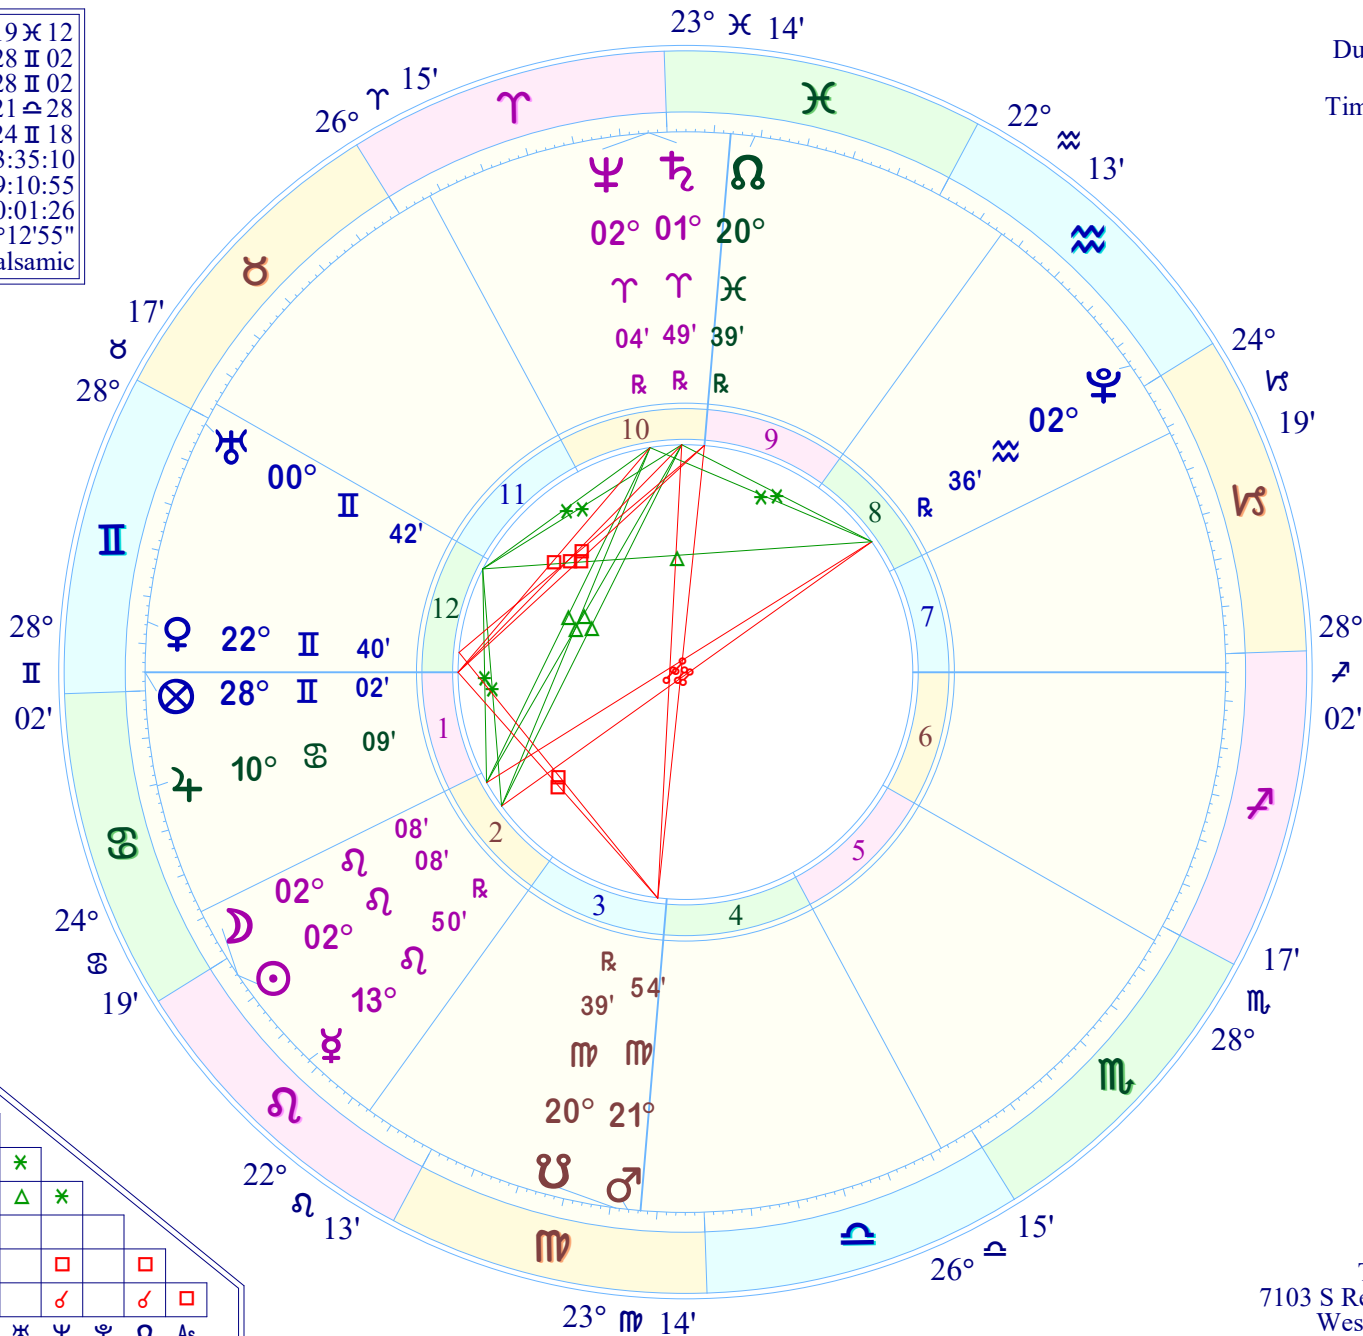

New Moon (astrological)

New Moon Jul 25 2025
 July 25, 2025
 3:10:55 AM
 Standard Time
 Dumaguete, Philippines
 9 N 18 123 E 18
 Time Zone: 8 hours East
 Tropical Placidus

True Moon's Node	19♋12
Part of Fortune	28♈02
Part of Spirit	28♈02
Vertex	21♌28
Equatorial Asc.	24♈18
Sidereal Time	23:35:10
G.M.T.	19:10:55
Delta t (ET-UT)	0:01:26
Lahiri Ayan.	24°12'55"
Moon's Phase	Balsamic

Speed	Decl.
☉ 0 57	19N41
☽ 13 48	23N20
☿ -0 31	12N21
♈ 1 09	21N23
♉ 0 36	3N52
♊ 0 13	22N57
♋ -0 01	1S26
♌ -0 02	20N05
♍ -0 01	0S25
♎ -0 01	23S14

Speed	Decl.
♏ 0 06	5S13
♐ -0 15	16N24
♑ 0 04	3S11
♒ 0 16	3N42
♓ 0 00	11N06