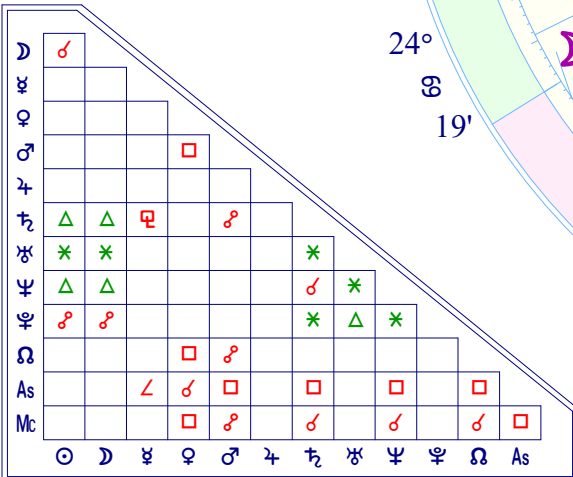

New Moon (astrological)

New Moon Jul 25 2025
July 25, 2025
3:10:55 AM
Standard Time
Dumaguete, Philippines
9 N 18 123 E 18
Time Zone: 8 hours East
Tropical Placidus

True Moon's Node	19♋12
Part of Fortune	28♈02
Part of Spirit	28♈02
Vertex	21♌28
Equatorial Asc.	24♈18
Sidereal Time	23:35:10
G.M.T.	19:10:55
Delta t (ET-UT)	0:01:26
Lahiri Ayan.	24°12'55"
Moon's Phase	Balsamic

Speed	Decl.
☉ 0 57	19N41
☽ 13 48	23N20
☿ -0 31	12N21
♈ 1 09	21N23
♉ 0 36	3N52
♊ 0 13	22N57
♋ -0 01	1S26
♌ -0 02	20N05
♍ -0 01	0S25
♎ -0 01	23S14

Speed	Decl.
♏ 0 06	5S13
♐ -0 15	16N24
♑ 0 04	3S11
♒ 0 16	3N42
♓ 0 00	11N06

Fir	5	2	0
Ear	1	0	0
Air	3	1	1
Wat	1	2	0
Car	3	2	0
Fix	4	3	0
Mut	3	0	1
	P	A	A
	L	S	S
	A	T	C
	N	E	E
	R	N	N
	T	D	D

☉	♈
☽	♋
☿	♈
♈	♈
♉	♈
♊	♈

Long.	
☿	15♈52
☽	19♋13R
♃	16♌43
♄	11♌14
♅	27♌09

The Astrology Studio
7103 S Redwood Rd Unit 356
West Jordan, Utah 84084
Phone: 970-412-1729