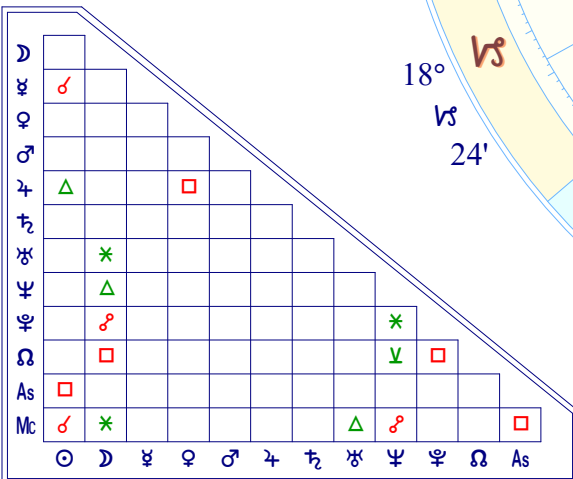

NATAL CHART

Sunday_2023Sept10
September 10, 2023
12:01 PM
Standard Time
Dumaguete, Philippines
9 N 18 123 E 18
Time Zone: 8 hours East
Tropical Placidus

True Moon's Node	25 ♃ 38
Part of Fortune	25 ♌ 57
Part of Spirit	12 ♎ 54
Vertex	6 ♍ 46
Equatorial Asc.	23 ♌ 06
Sidereal Time	11:29:57
G.M.T.	4:01:00
Delta t (ET-UT)	0:01:23
Lahiri Ayan.	24°11'10"
Moon's Phase	Last Qtr.

Speed	Decl.
☉ 0 58	5N03
☽ 11 58	26N26
☿ -0 46	5N07
♁ 0 14	11N02
♂ 0 39	2S58
♆ -0 01	15N12
♄ -0 04	12S09
♃ -0 01	18N13
♂ -0 02	2S33
♁ -0 01	23S13

Speed	Decl.
♁ 0 24	5S46
♂ 0 28	5N05
♄ 0 29	9N32
♃ 0 17	10S21
♁ -0 02	8N52

Fir	1	2	1
Ear	5	1	0
Air	1	2	0
Wat	3	0	0
Car	3	2	0
Fix	3	1	0
Mut	4	2	1
P	A	A	
L	S	S	
A	T	C	
N	E	E	
R	R	N	
T		D	

☉	||	♀
♁	||	♂
♂	||	♁
♂	||	♁
♂	||	♁

Long.	
♁ 27 ♌ 49	
♁ 28 ♍ 23	
♁ 12 ♎ 54	
♁ 28 ♏ 58	
♁ 19 ♐ 00R	

The Astrology Studio
7103 S Redwood Rd Unit 356
West Jordan, Utah 84084
Phone: 970-412-1729