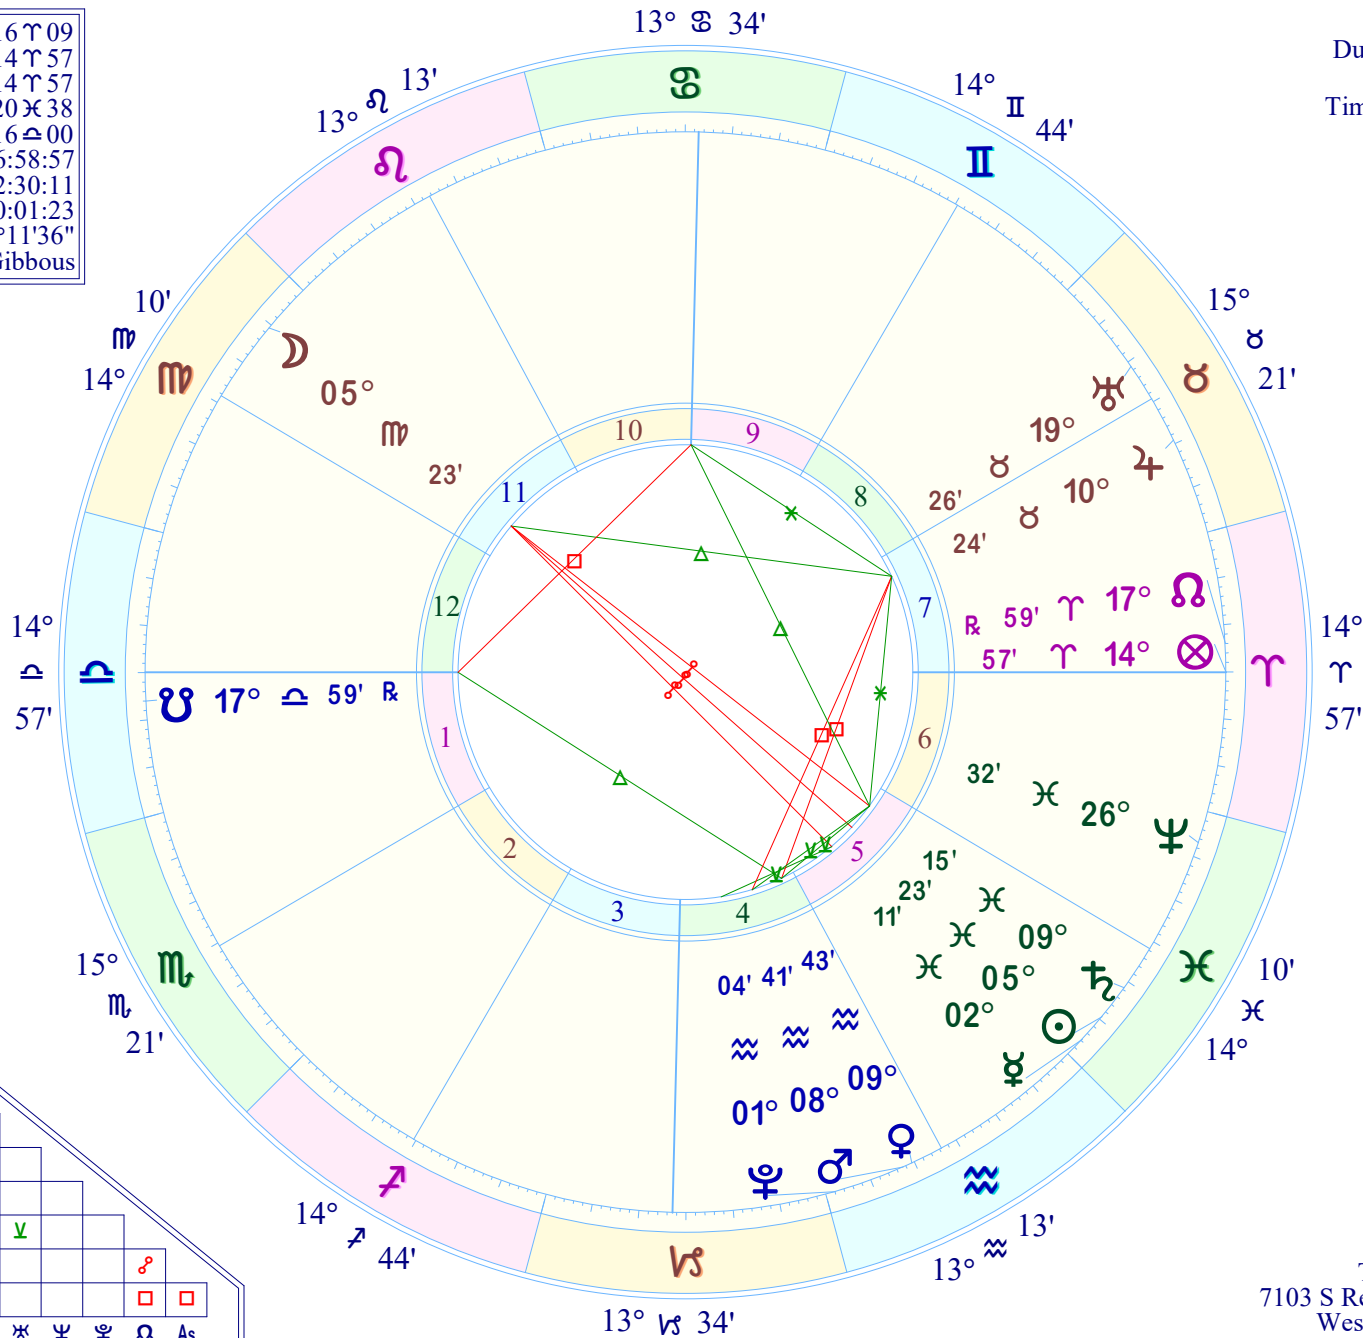

Full Moon (astrological)

Full Moon Feb 24 2024  
 February 24, 2024  
 8:30:11 PM  
 Standard Time  
 Dumaguete, Philippines  
 9 N 18 123 E 18  
 Time Zone: 8 hours East  
 Tropical Placidus

True Moon's Node	16 ♃ 09
Part of Fortune	14 ♃ 57
Part of Spirit	14 ♃ 57
Vertex	20 ♋ 38
Equatorial Asc.	16 ♌ 00
Sidereal Time	6:58:57
G.M.T.	12:30:11
Delta t (ET-UT)	0:01:23
Lahiri Ayan.	24°11'36"
Moon's Phase	Gibbous

Speed	Decl.
☉ 1 00	9 S 32
☽ 11 52	12 N 40
☿ 1 49	12 S 35
♈ 1 14	18 S 17
♉ 0 46	19 S 05
♊ 0 10	14 N 03
♋ 0 07	9 S 36
♌ 0 01	17 N 19
♍ 0 02	2 S 29
♎ 0 02	22 S 42

Speed	Decl.
♏ 0 20	22 S 55
♐ 0 13	8 N 01
♑ -0 15	2 N 51
♒ 0 07	7 S 03
♓ 0 03	7 N 49