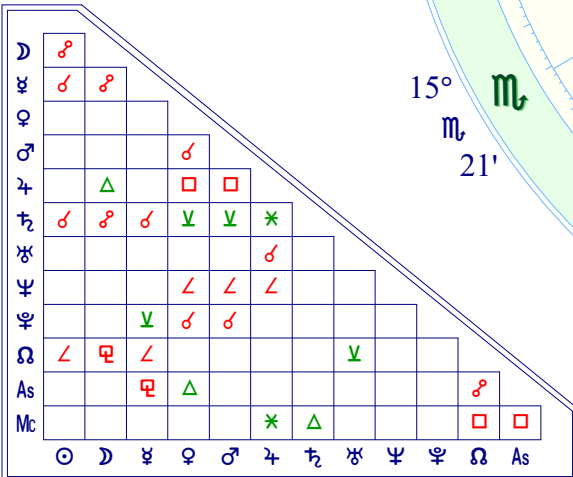

Full Moon (astrological)

Full Moon Feb 24 2024  
 February 24, 2024  
 8:30:11 PM  
 Standard Time  
 Dumaguete, Philippines  
 9 N 18 123 E 18  
 Time Zone: 8 hours East  
 Tropical Placidus

True Moon's Node	16 ♃ 09
Part of Fortune	14 ♃ 57
Part of Spirit	14 ♃ 57
Vertex	20 ♋ 38
Equatorial Asc.	16 ♌ 00
Sidereal Time	6:58:57
G.M.T.	12:30:11
Delta t (ET-UT)	0:01:23
Lahiri Ayan.	24°11'36"
Moon's Phase	Gibbous

Speed	Decl.
☉ 1 00	9 S 32
☽ 11 52	12 N 40
☿ 1 49	12 S 35
♈ 1 14	18 S 17
♉ 0 46	19 S 05
♊ 0 10	14 N 03
♋ 0 07	9 S 36
♌ 0 01	17 N 19
♍ 0 02	2 S 29
♎ 0 02	22 S 42

Speed	Decl.
♏ 0 20	22 S 55
♐ 0 13	8 N 01
♑ -0 15	2 N 51
♒ 0 07	7 S 03
♓ 0 03	7 N 49