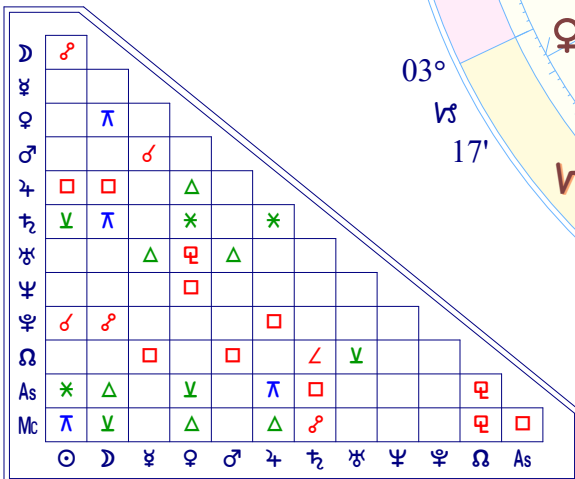

Full Moon (astrological)

Full Moon Jan 26 2024
 January 26, 2024
 1:53:47 AM
 Standard Time
 Dumaguete, Philippines
 9 N 18 123 E 18
 Time Zone: 8 hours East
 Tropical Placidus

True Moon's Node	18 ♄ 34
Part of Fortune	4 ♀ 38
Part of Spirit	4 ♀ 38
Vertex	6 ♃ 02
Equatorial Asc.	8 ♁ 03
Sidereal Time	10:25:09
G.M.T.	17:53:47
Delta t (ET-UT)	0:01:23
Lahiri Ayan.	24°11'32"
Moon's Phase	Full Moon

Speed	Decl.
☉ 1 01	18 S 57
☽ 12 12	23 N 37
☿ 1 23	22 S 57
♈ 1 14	22 S 28
♉ 0 45	23 S 16
♊ 0 05	12 N 45
♋ 0 07	10 S 54
♌ -0 00	17 N 13
♍ 0 02	2 S 53
♎ 0 02	22 S 51

Speed	Decl.
♏ 0 23	22 S 05
♐ 0 20	3 N 13
♑ -0 06	1 S 01
♒ -0 06	7 S 39
♓ 0 02	7 N 26