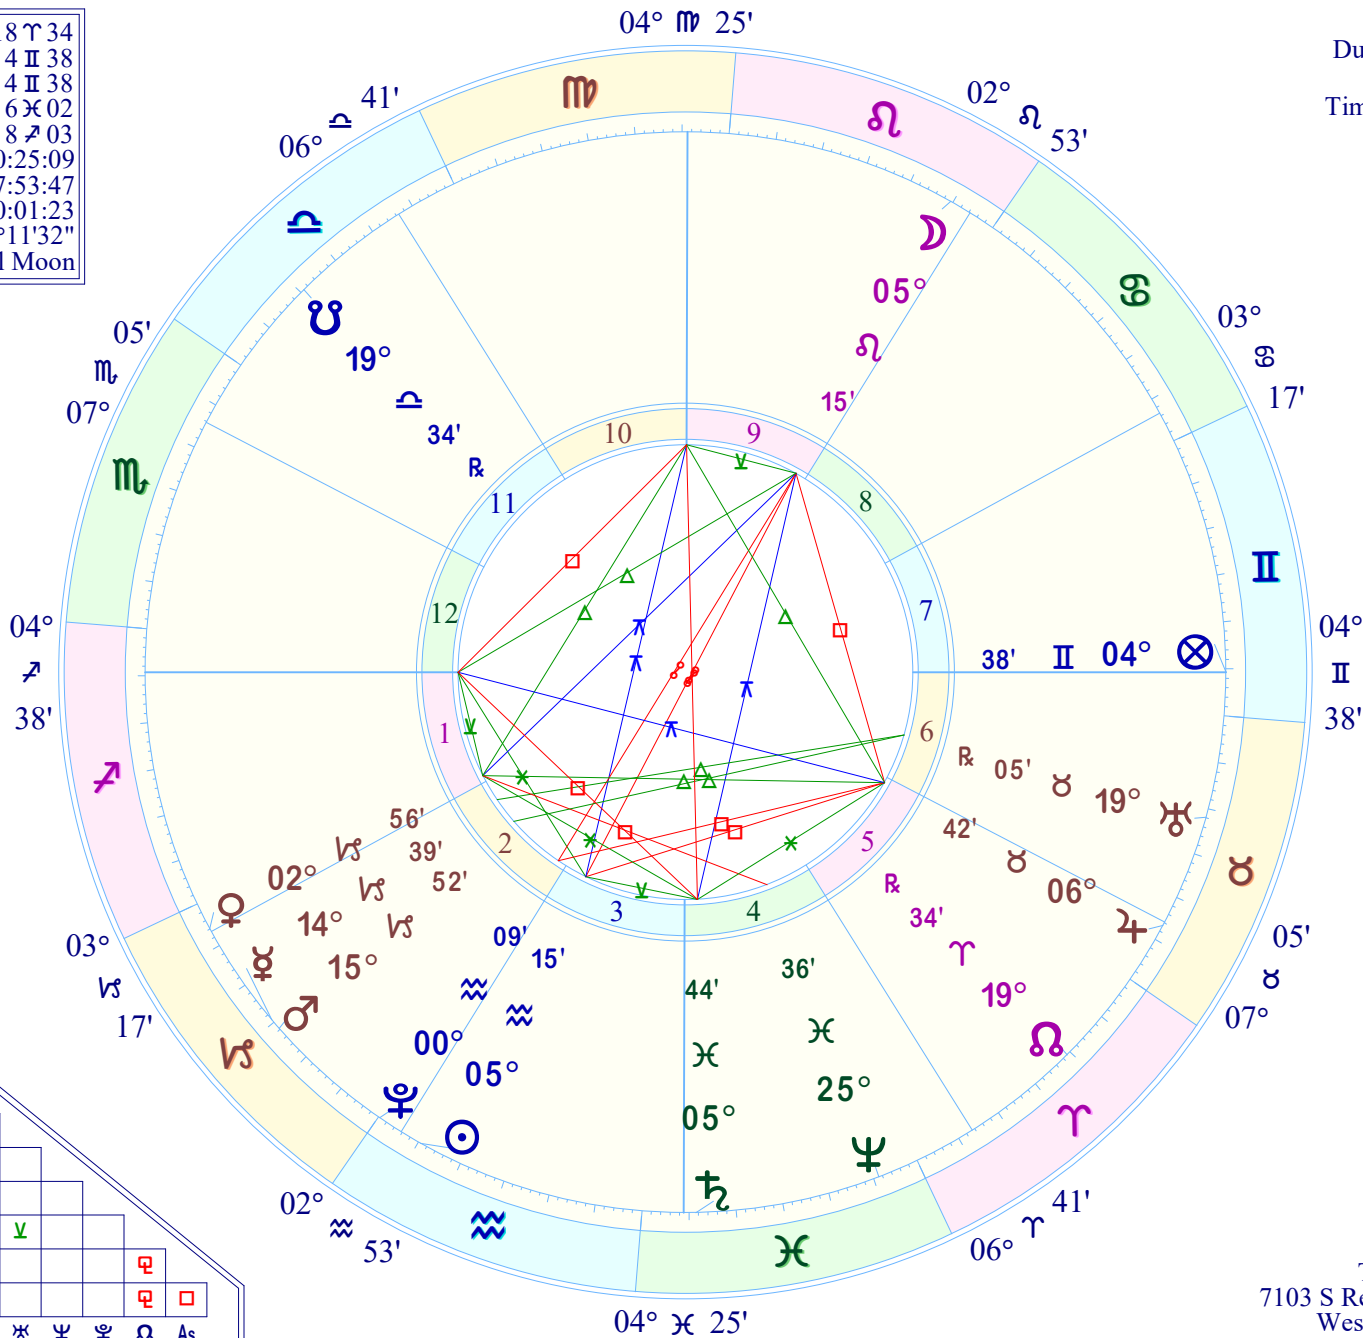

Full Moon (astrological)

Full Moon Jan 26 2024
 January 26, 2024
 1:53:47 AM
 Standard Time
 Dumaguete, Philippines
 9 N 18 123 E 18
 Time Zone: 8 hours East
 Tropical Placidus

True Moon's Node	18 ♄ 34
Part of Fortune	4 ♀ 38
Part of Spirit	4 ♀ 38
Vertex	6 ♃ 02
Equatorial Asc.	8 ♁ 03
Sidereal Time	10:25:09
G.M.T.	17:53:47
Delta t (ET-UT)	0:01:23
Lahiri Ayan.	24°11'32"
Moon's Phase	Full Moon

Speed	Decl.
☉ 1 01	18 S 57
☽ 12 12	23 N 37
☿ 1 23	22 S 57
♈ 1 14	22 S 28
♉ 0 45	23 S 16
♊ 0 05	12 N 45
♋ 0 07	10 S 54
♌ -0 00	17 N 13
♍ 0 02	2 S 53
♎ 0 02	22 S 51

Speed	Decl.
♏ 0 23	22 S 05
♐ 0 20	3 N 13
♑ -0 06	1 S 01
♒ -0 06	7 S 39
♓ 0 02	7 N 26