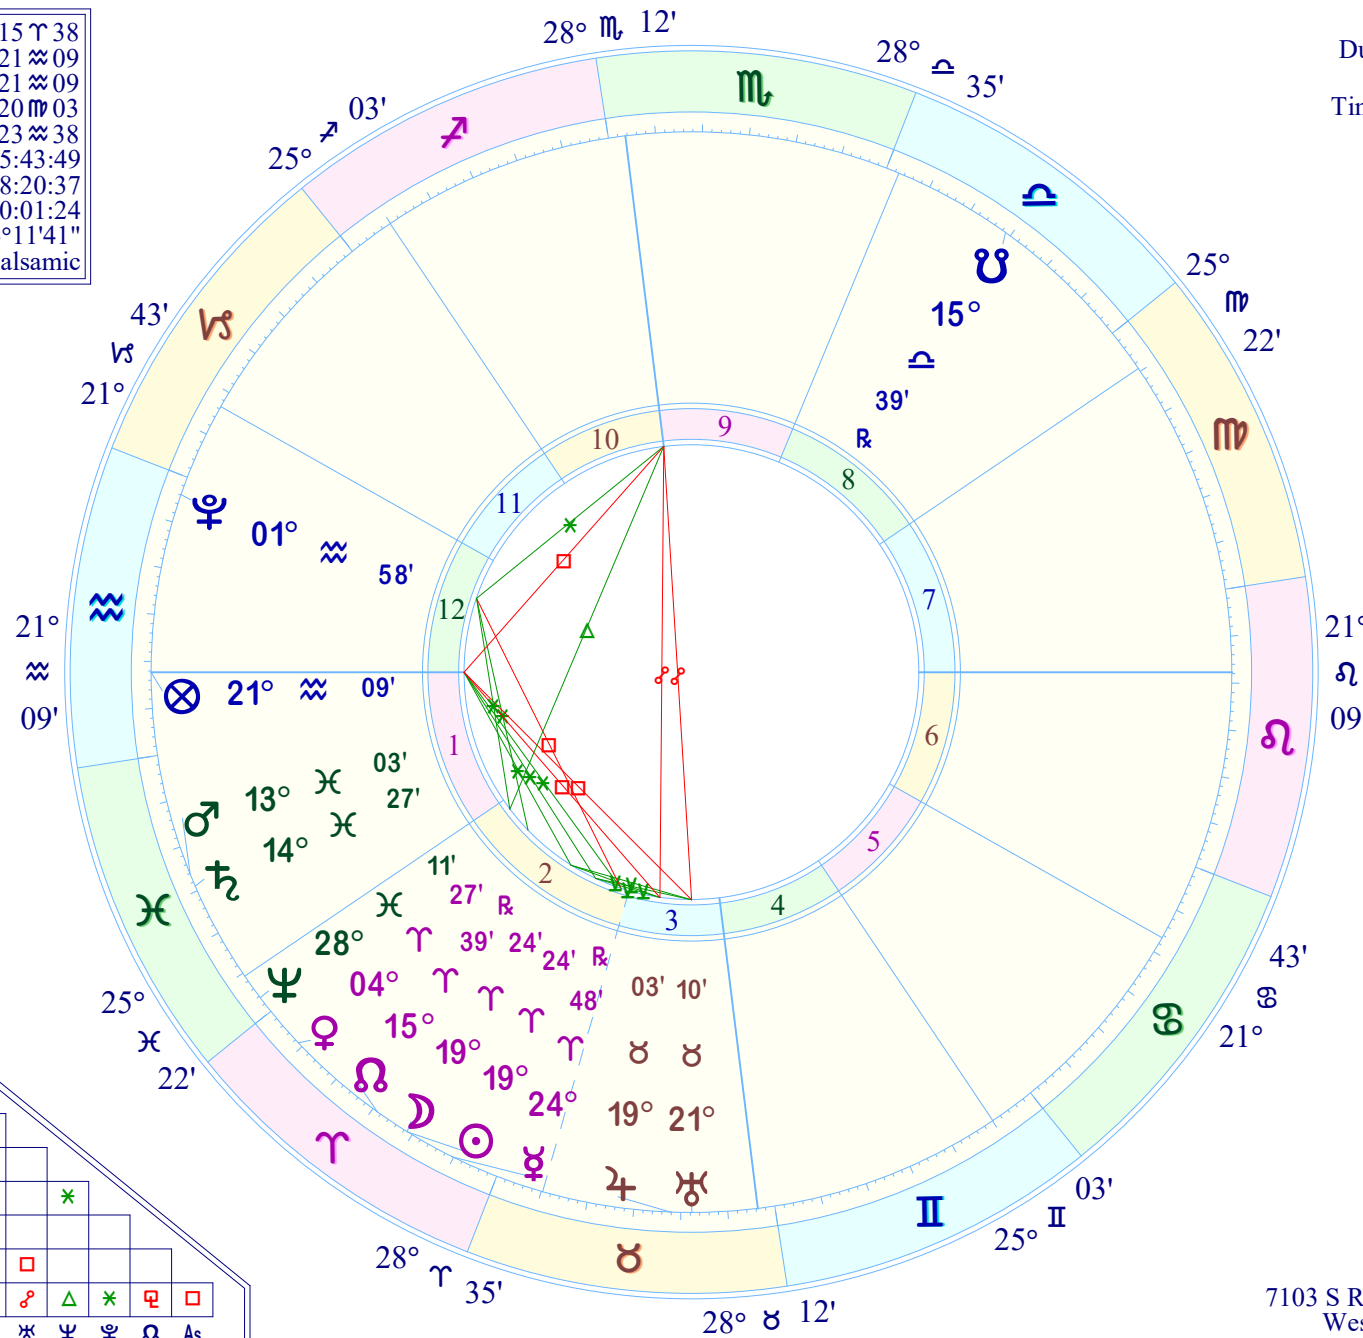

Total Solar Eclipse (astrological) Saros Cycle 139 # 30

Solar Eclipse Apr 9 2024
April 9, 2024
2:20:37 AM
Standard Time
Dumaguete, Philippines
9 N 18 123 E 18
Time Zone: 8 hours East
Tropical Placidus

True Moon's Node	15 ♈ 38
Part of Fortune	21 ♋ 09
Part of Spirit	21 ♋ 09
Vertex	20 ♍ 03
Equatorial Asc.	23 ♋ 38
Sidereal Time	15:43:49
G.M.T.	18:20:37
Delta t (ET-UT)	0:01:24
Lahiri Ayan.	24°11'41"
Moon's Phase	Balsamic

Speed	Decl.
☉ 0 59	7N36
☽ 15 00	7N55
☿ -0 38	12N14
♈ 1 14	0N24
♉ 0 47	7S48
♊ 0 13	16N43
♋ 0 06	7S40
♌ 0 03	17N47
♍ 0 02	1S50
♎ 0 01	22S37

Speed	Decl.
♏ 0 12	23S34
♐ -0 05	18N26
♑ -0 05	9N14
♒ 0 18	6S10
♓ 0 04	8N41

	☉	☽	♈	♉	♊	♋	♌	♍	♎	♏	♐	♑	♒	♓	As
☽	♋														
☉	♋	♈													
♈			♈												
♉				♈											
♊					♈										
♋						♈									
♌							♈								
♍								♈							
♎									♈						
♏										♈					
♐											♈				
♑												♈			
♒													♈		
♓														♈	
As															♈
Mc															♈

Fir	4	2	0
Ear	2	2	0
Air	1	0	1
Wat	3	1	0
Car	4	3	0
Fix	3	0	1
Mut	3	2	0
P	A	A	
L	S	S	
A	T	C	
N	E	E	
R	N	N	

☉	||	♈
☽	#	♉
♈	#	♊
♉	#	♋
♊	#	♌
♋	#	♍

Long.	
♈	17 50
♉	8 11R
♊	6 52R
♋	2 27
♌	19 24

The Astrology Studio
7103 S Redwood Rd Unit 356
West Jordan, Utah 84084
Phone: 970-412-1729