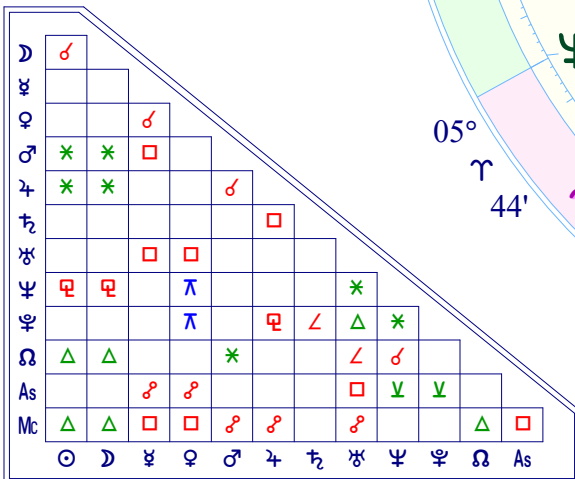

New Moon (astrological)

New Moon Aug 4 2024
 August 4, 2024
 7:12:49 PM
 Standard Time
 Dumaguete, Philippines
 9 N 18 123 E 18
 Time Zone: 8 hours East
 Tropical Placidus

True Moon's Node	8 ♃ 00
Part of Fortune	1 ♋ 09
Part of Spirit	1 ♋ 09
Vertex	22 ♍ 37
Equatorial Asc.	3 ♋ 05
Sidereal Time	16:20:04
G.M.T.	11:12:49
Delta t (ET-UT)	0:01:24
Lahiri Ayan.	24°12'01"
Moon's Phase	New Moon

Speed	Decl.
☉ 0 57	17N02
☽ 12 26	21N03
☿ 0 04	6N36
♁ 1 14	13N08
♂ 0 40	21N25
♆ 0 10	21N55
♃ -0 03	6S32
♁ -0 01	19N13
♂ -0 01	1S20
♆ -0 01	23S11

Speed	Decl.
♃ -0 08	30S43
♁ 0 09	19N27
♂ 0 20	4N27
♆ 0 28	3S44
♂ -0 00	10N10