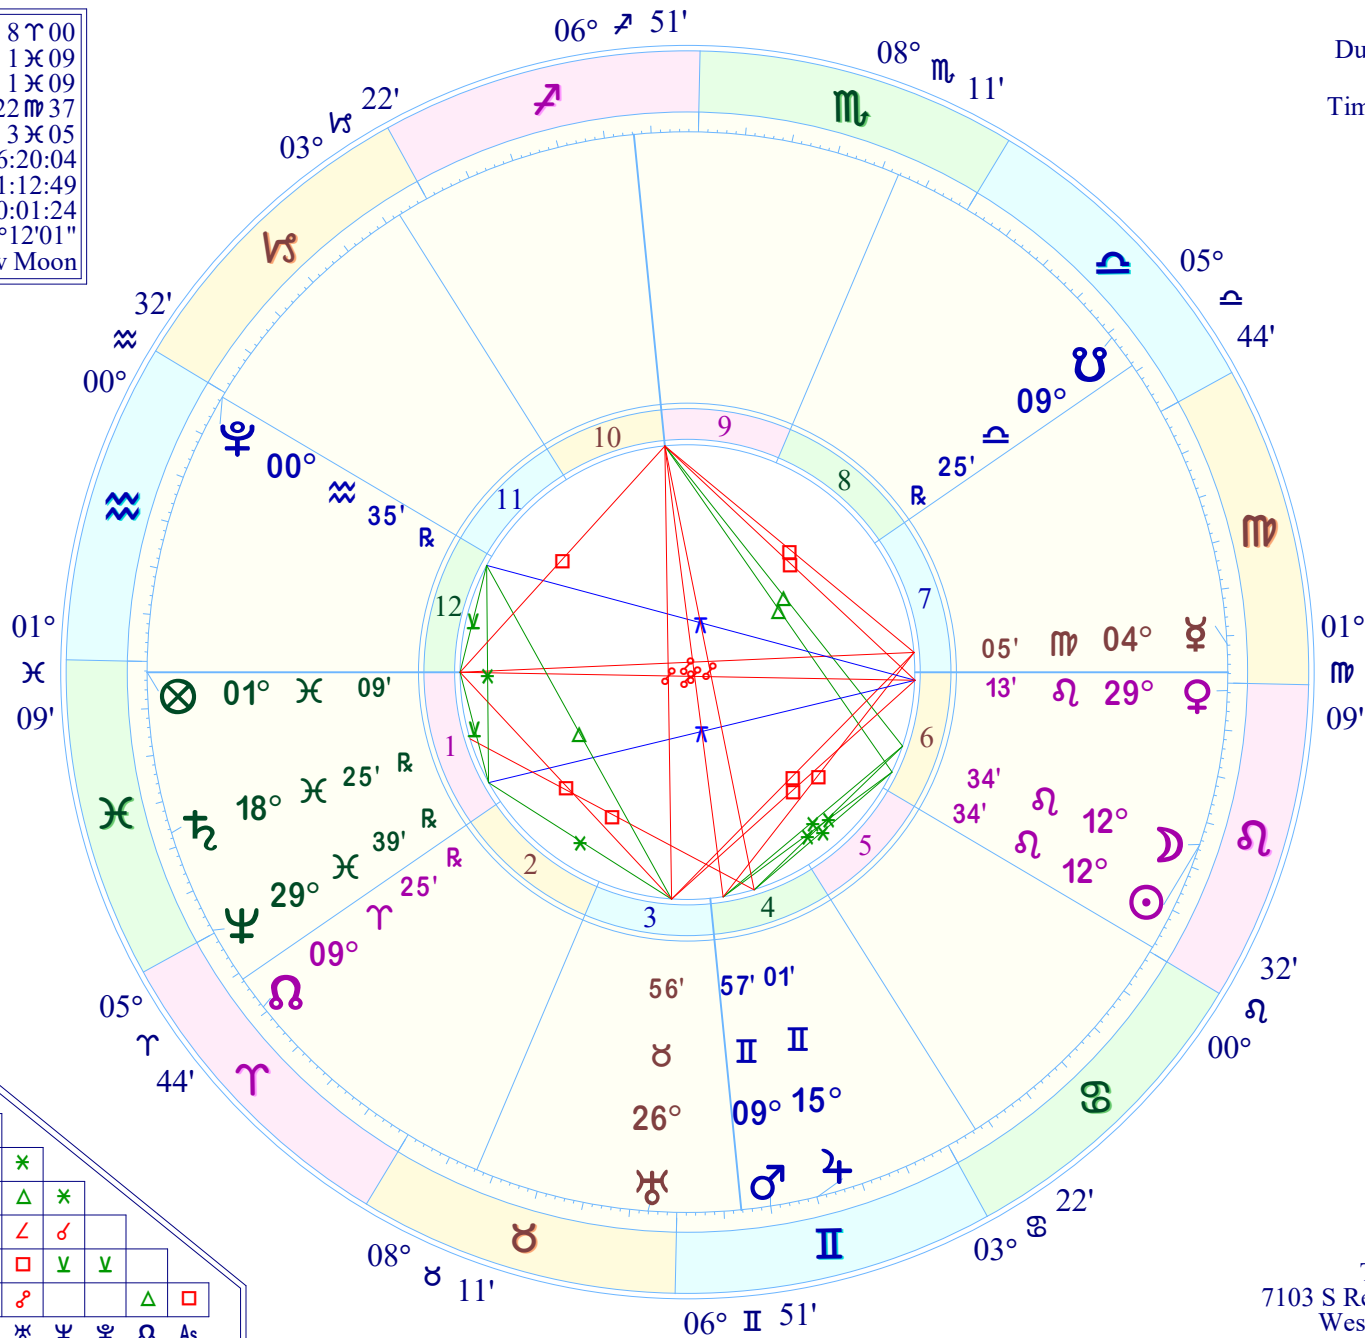

New Moon (astrological)

New Moon Aug 4 2024
 August 4, 2024
 7:12:49 PM
 Standard Time
 Dumaguete, Philippines
 9 N 18 123 E 18
 Time Zone: 8 hours East
 Tropical Placidus

True Moon's Node	8 ♃ 00
Part of Fortune	1 ♋ 09
Part of Spirit	1 ♋ 09
Vertex	22 ♍ 37
Equatorial Asc.	3 ♋ 05
Sidereal Time	16:20:04
G.M.T.	11:12:49
Delta t (ET-UT)	0:01:24
Lahiri Ayan.	24°12'01"
Moon's Phase	New Moon

Speed	Decl.
☉ 0 57	17N02
☽ 12 26	21N03
☿ 0 04	6N36
♁ 1 14	13N08
♂ 0 40	21N25
♆ 0 10	21N55
♃ -0 03	6S32
♁ -0 01	19N13
♂ -0 01	1S20
♆ -0 01	23S11

Speed	Decl.
♃ -0 08	30S43
♁ 0 09	19N27
♂ 0 20	4N27
♆ 0 28	3S44
♂ -0 00	10N10