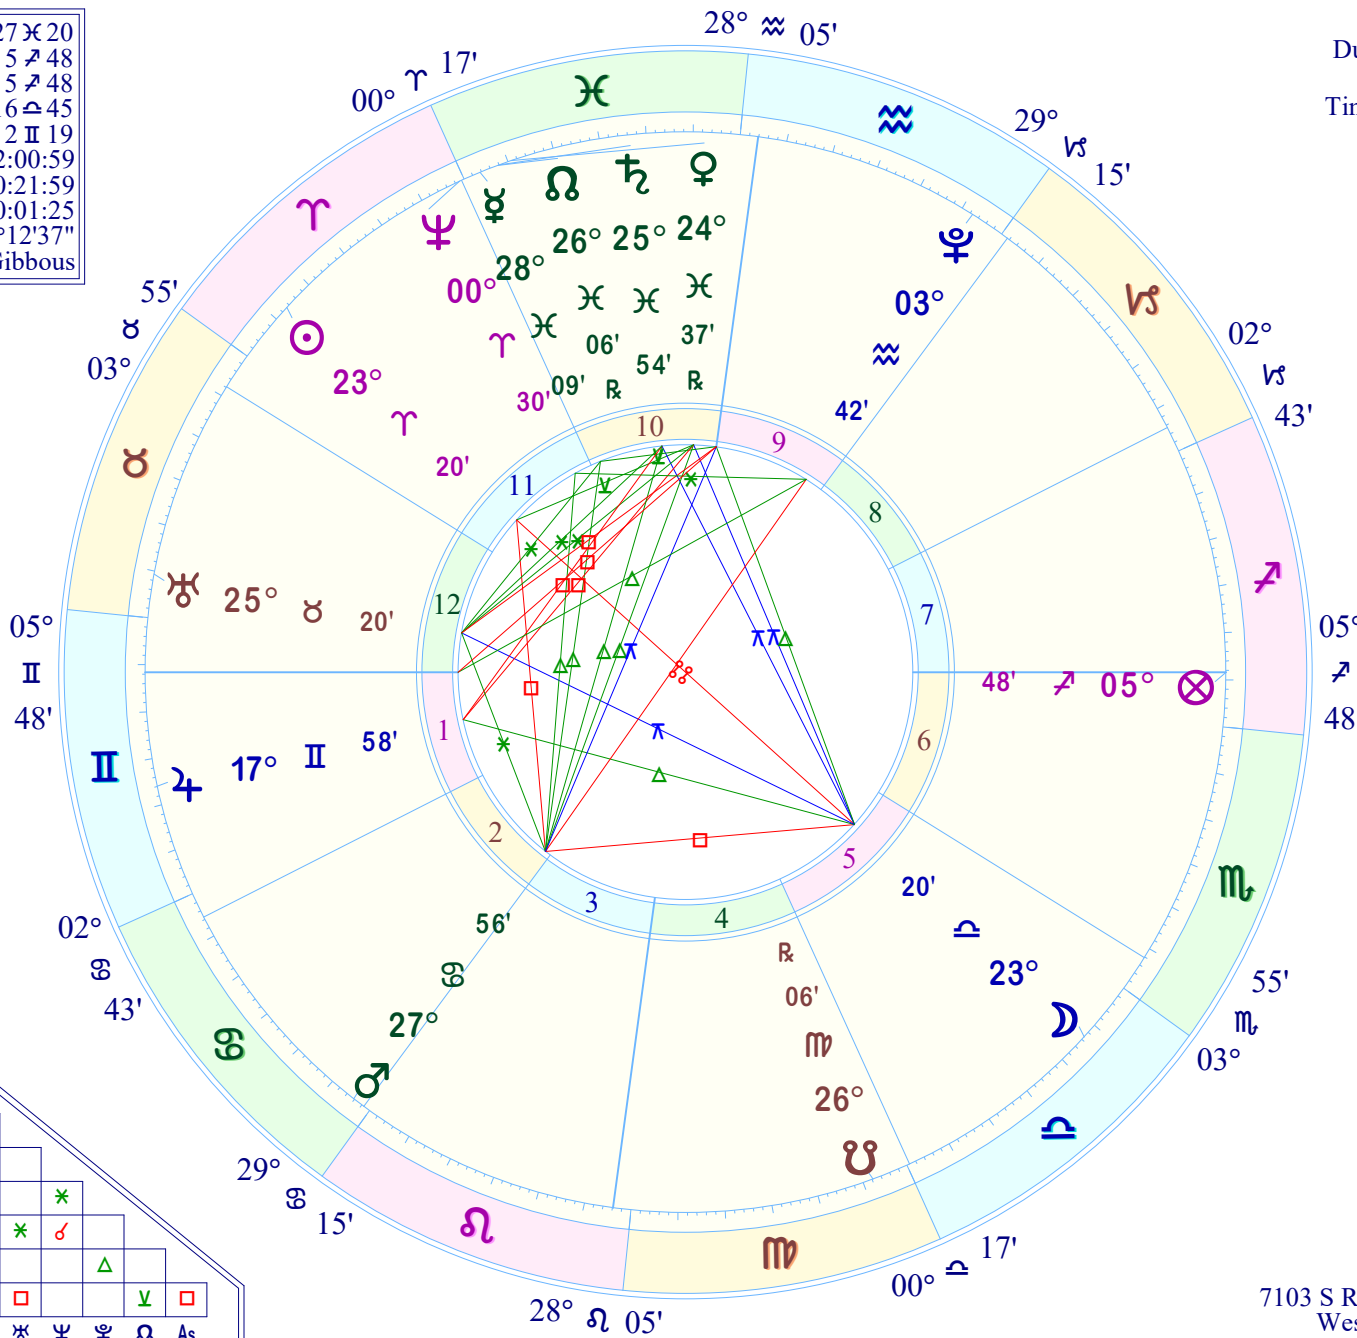

Full Moon (astrological)

Full Moon Apr 13 2025
April 13, 2025
8:21:59 AM
Standard Time
Dumaguete, Philippines
9 N 18 123 E 18
Time Zone: 8 hours East
Tropical Placidus

True Moon's Node	27 20
Part of Fortune	5 48
Part of Spirit	5 48
Vertex	16 45
Equatorial Asc.	2 19
Sidereal Time	22:00:59
G.M.T.	0:21:59
Delta t (ET-UT)	0:01:25
Lahiri Ayan.	24°12'37"
Moon's Phase	Gibbous

Speed	Decl.
☉ 0 59	9N04
☽ 11 50	11S12
☿ 0 27	1S55
♁ -0 00	2N09
♂ 0 23	22N54
♆ 0 11	22N37
♁ 0 07	3S26
♁ 0 03	18N53
♁ 0 02	0S58
♁ 0 01	22S43

Speed	Decl.
♂ 0 22	12S09
♁ 0 15	10N34
♁ -0 08	5S28
♁ -0 11	1N33
♁ 0 04	9N39

☽	☿										
	♁	♂									
☿	♁	♂	♁								
♁	♂	♁	♁	♁							
♂	♁	♁	♁	♁	♁						
♁	♂	♁	♁	♁	♁	♁					
♂	♁	♁	♁	♁	♁	♁	♁				
♁	♂	♁	♁	♁	♁	♁	♁	♁			
♂	♁	♁	♁	♁	♁	♁	♁	♁	♁		
♁	♂	♁	♁	♁	♁	♁	♁	♁	♁	♁	
♂	♁	♁	♁	♁	♁	♁	♁	♁	♁	♁	♁
♁	♂	♁	♁	♁	♁	♁	♁	♁	♁	♁	♁
♂	♁	♁	♁	♁	♁	♁	♁	♁	♁	♁	♁
♁	♂	♁	♁	♁	♁	♁	♁	♁	♁	♁	♁
♂	♁	♁	♁	♁	♁	♁	♁	♁	♁	♁	♁

Fir	2	2	0
Ear	1	0	0
Air	3	1	1
Wat	4	2	0
Car	4	1	0
Fix	2	2	0
Mut	4	2	1
P	A	A	
L	S	S	
A	T	C	
N	E	E	
R	N	N	
E	R	D	

☽	♁	♂
♁	♂	♁
♂	♁	♁
♁	♂	♁

Long.	
♂	18 21
♁	17 12
♂	0 19R
♁	16 23R
♂	23 01